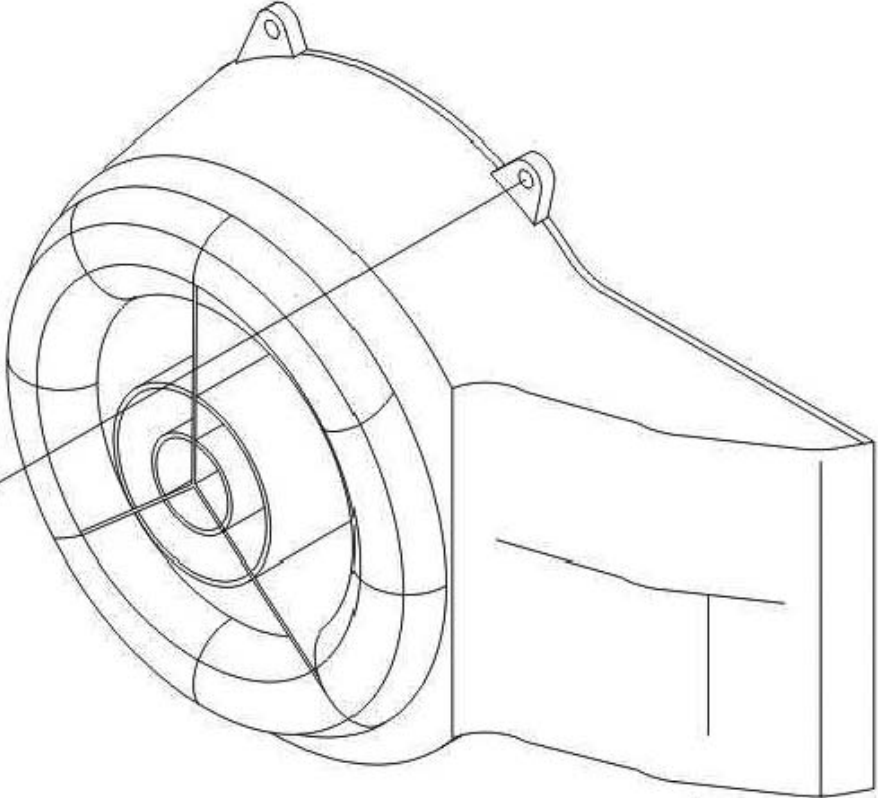

A49120—Flywheel magneto cover : Vespa S50

3

2

1